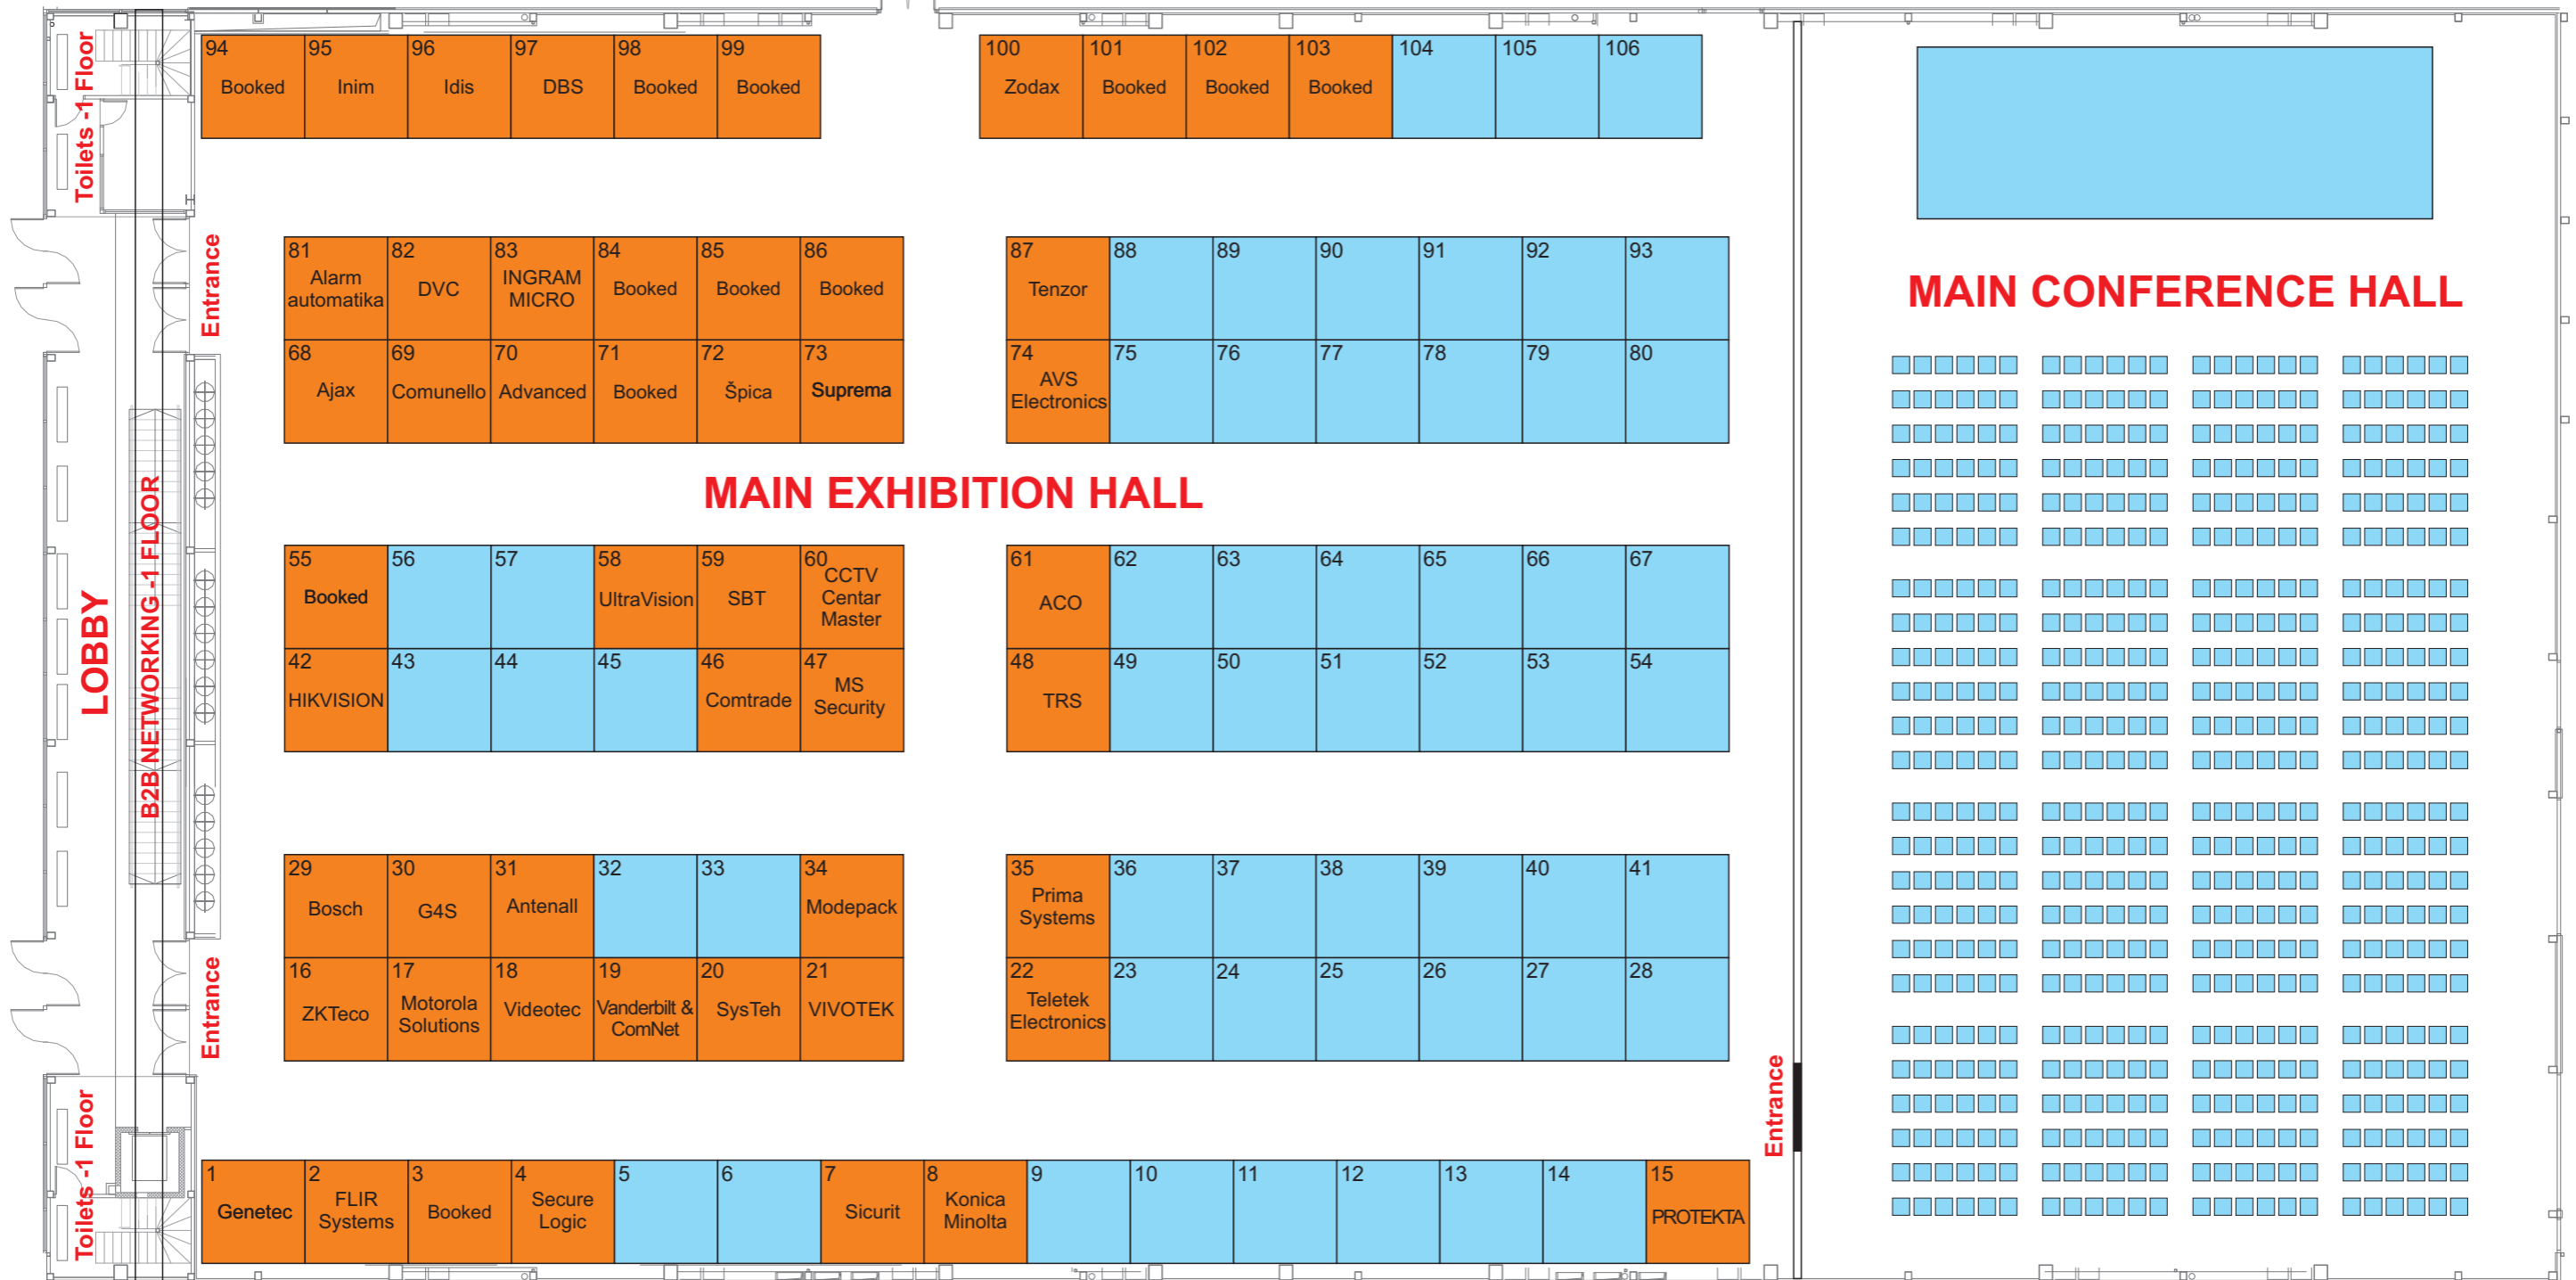

SIDE EVENTS HALLS

Pink Panther 80 seats	Sherlock Holmes 55 seats	Inspector Clouseau 50 seats	Hercule Poirot 50 seats	James Bond 40 seats
--------------------------	-----------------------------	--------------------------------	----------------------------	------------------------

Legend

- Available
- Booked

Hotel and Restaurant Entrance

MAIN CONFERENCE HALL