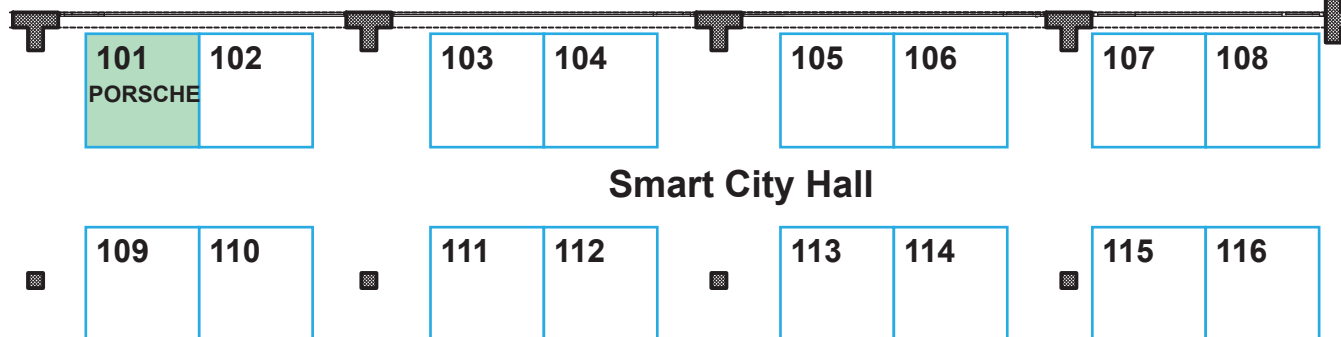

RESTAURANT